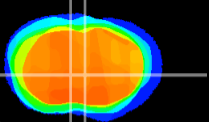

Coronal

Sagittal-R

Sagittal-L

ViBrism: CX03288
Horizontal

LS