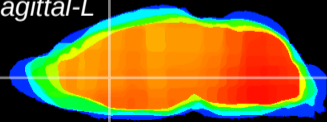

Coronal

Sagittal-R

Sagittal-L

ViBrism: CX03288
Horizontal

LS