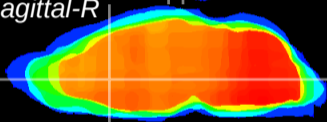

Coronal

Sagittal-R

Sagittal-L

ViBrism: CX03288
Horizontal

LS