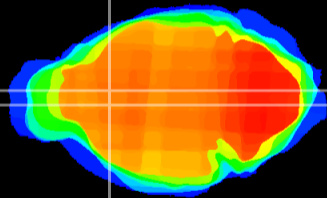

Coronal

Sagittal-R

Sagittal-L

ViBrism: CX03288
Horizontal

LS