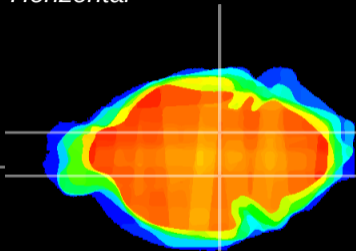

Coronal

Sagittal-R

Sagittal-L

ViBrism: CX03290
Horizontal

SN