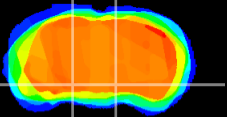

Coronal

Sagittal-R

Sagittal-L

ViBrism: CX03290
Horizontal

SN