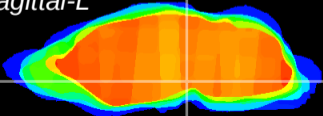

Coronal

Sagittal-R

Sagittal-L

ViBrism: CX03290
Horizontal

SN