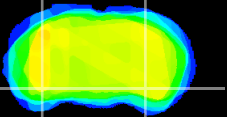

Coronal

Sagittal-R

Sagittal-L

ViBrism: CX03291
Horizontal

ventral S