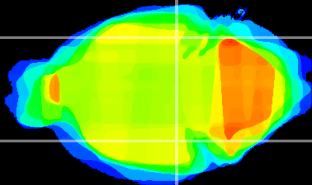

Coronal

Sagittal-R

Sagittal-L

ViBrism: CX03291
Horizontal

ventral S