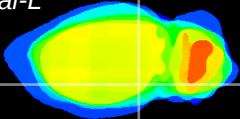

Coronal

Sagittal-R

Sagittal-L

ViBrism: CX03291
Horizontal

ventral S