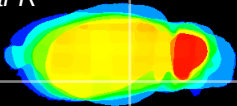

Coronal

Sagittal-R

Sagittal-L

ViBrism: CX03291
Horizontal

ventral S