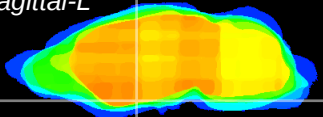

Coronal

Sagittal-R

Sagittal-L

ViBrism: CX03295
Horizontal

S0