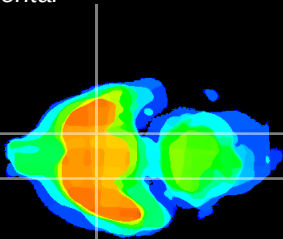

Coronal

Sagittal-R

Sagittal-L

ViBrism: CX03295
Horizontal

S0