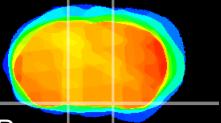

Coronal

Sagittal-R

Sagittal-L

ViBrism: CX03295
Horizontal

S0