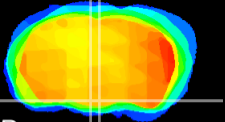

Coronal

Sagittal-R

Sagittal-L

ViBrism: CX03295
Horizontal

VMH