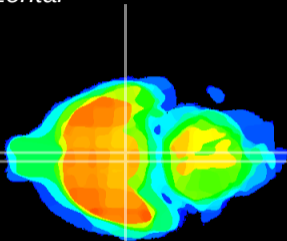

Coronal

Sagittal-R

Sagittal-L

ViBrism: CX03295
Horizontal

VMH