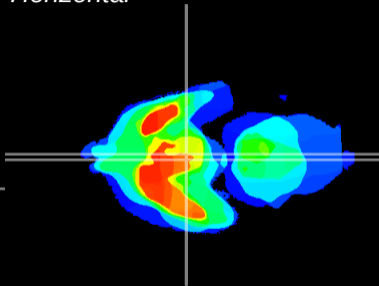

Coronal

Sagittal-R

Sagittal-L

ViBrism: CX03296
Horizontal

Arc