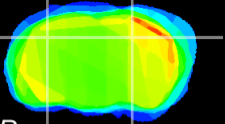

Coronal

Sagittal-R

Sagittal-L

ViBrism: CX03297
Horizontal

CA2/CA3