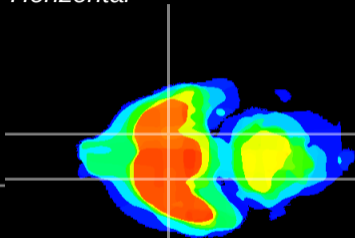

Coronal

Sagittal-R

Sagittal-L

ViBrism: CX03298  
Horizontal

S0