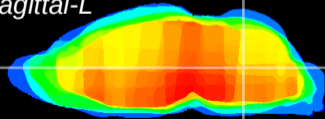

Coronal

Sagittal-R

Sagittal-L

ViBrism: CX03300
Horizontal

MVe