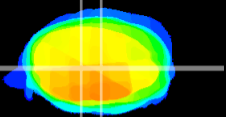

Coronal

Sagittal-R

Sagittal-L

ViBrism: CX03300
Horizontal

MVe