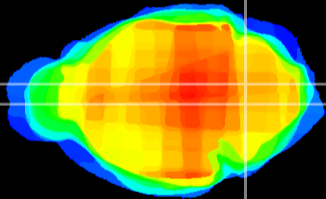

Coronal

Sagittal-R

Sagittal-L

ViBrism: CX03300
Horizontal

MVe