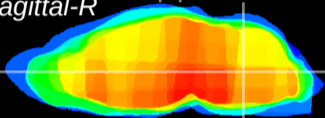

Coronal

Sagittal-R

Sagittal-L

ViBrism: CX03300
Horizontal

MVe