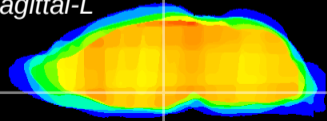

Coronal

Sagittal-R

Sagittal-L

ViBrism: CX03305
Horizontal

DM