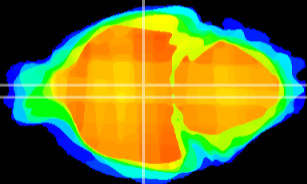

Coronal

Sagittal-R

Sagittal-L

ViBrism: CX03305
Horizontal

DM