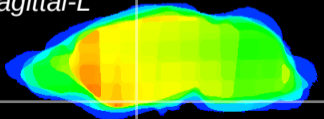

Coronal

Sagittal-R

Sagittal-L

ViBrism: CX03308
Horizontal

S0