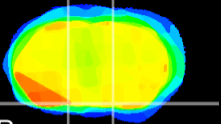

Coronal

Sagittal-R

Sagittal-L

ViBrism: CX03308
Horizontal

S0