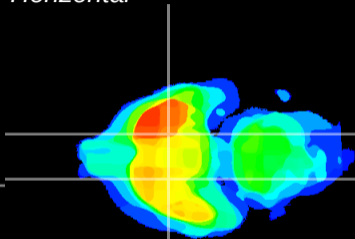

Coronal

Sagittal-R

Sagittal-L

ViBrism: CX03308
Horizontal

S0