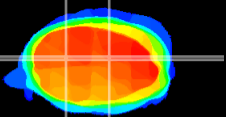

Coronal

Sagittal-R

Sagittal-L

ViBrism: CX03309  
Horizontal

Cb nucleus