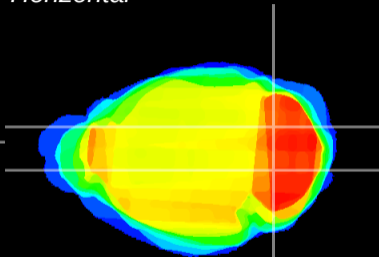

Coronal

Sagittal-R

Sagittal-L

ViBrism: CX03309  
Horizontal

Cb nucleus