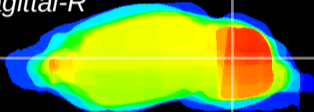

Coronal

Sagittal-R

Sagittal-L

ViBrism: CX03309
Horizontal

Cb nucleus