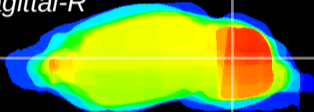

Coronal

Sagittal-R

Sagittal-L

ViBrism: CX03309  
Horizontal

Cb nucleus