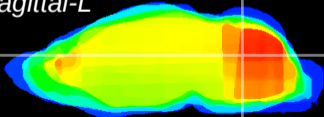

Coronal

Sagittal-R

Sagittal-L

ViBrism: CX03309  
Horizontal

Cb nucleus