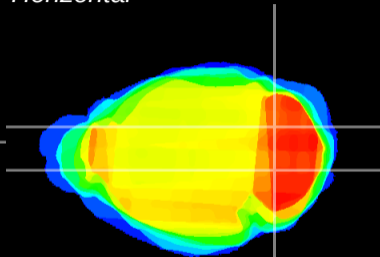

Coronal

Sagittal-R

Sagittal-L

ViBrism: CX03309
Horizontal

Cb nucleus