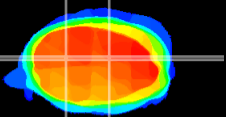

Coronal

Sagittal-R

Sagittal-L

ViBrism: CX03309
Horizontal

Cb nucleus