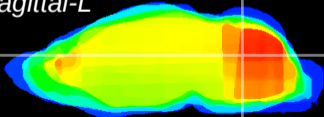

Coronal

Sagittal-R

Sagittal-L

ViBrism: CX03309
Horizontal

Cb nucleus