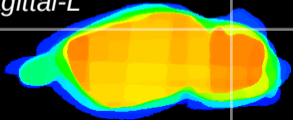

Coronal

Sagittal-R

Sagittal-L

ViBrisM: CX03310
Horizontal

Cb lobe