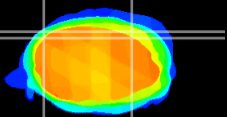

Coronal

Sagittal-R

Sagittal-L

ViBrisM: CX03310
Horizontal

Cb lobe