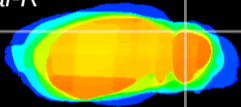

Coronal

Sagittal-R

Sagittal-L

ViBrisM: CX03310
Horizontal

Cb lobe