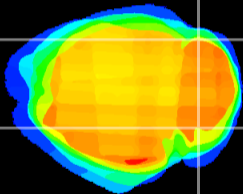

Coronal

Sagittal-R

Sagittal-L

ViBrisM: CX03310
Horizontal

Cb lobe