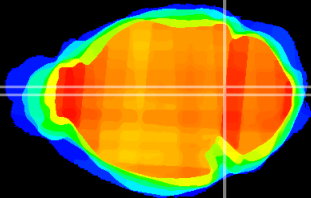

Coronal

Sagittal-R

Sagittal-L

ViBrism: CX03316
Horizontal

Tg