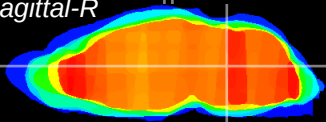

Coronal

Sagittal-R

Sagittal-L

ViBrism: CX03316
Horizontal

Tg