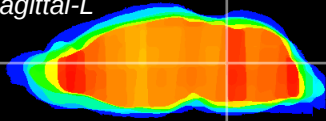

Coronal

Sagittal-R

Sagittal-L

ViBrism: CX03316
Horizontal

Tg