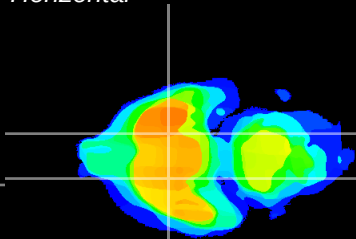

Coronal

Sagittal-R

Sagittal-L

ViBrisM: CX03324
Horizontal

S0