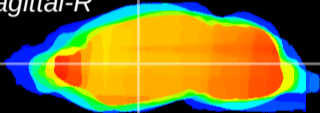

Coronal

Sagittal-R

Sagittal-L

ViBriSM: CX03324
Horizontal

VA/VL