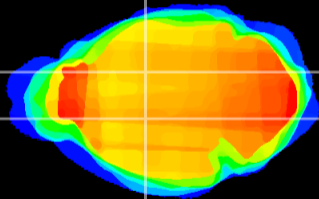

Coronal

Sagittal-R

Sagittal-L

ViBriSM: CX03324
Horizontal

VA/VL