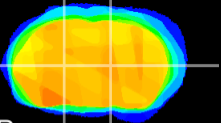

Coronal

Sagittal-R

Sagittal-L

ViBriSM: CX03324
Horizontal

VA/VL