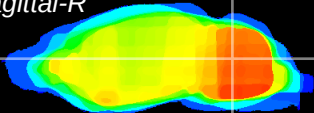

Coronal

Sagittal-R

Sagittal-L

ViBrism: CX03327
Horizontal

Cb nucleus