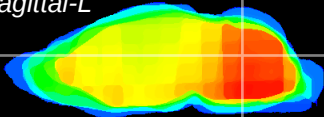

Coronal

Sagittal-R

Sagittal-L

ViBrism: CX03327
Horizontal

Cb nucleus