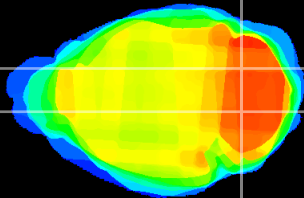

Coronal

Sagittal-R

Sagittal-L

ViBrism: CX03327
Horizontal

Cb nucleus