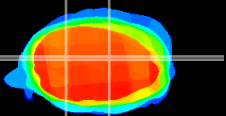

Coronal

Sagittal-R

Sagittal-L

ViBrism: CX03327
Horizontal

Cb nucleus