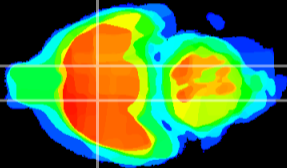

Coronal

Sagittal-R

Sagittal-L

ViBrism: CX03329
Horizontal

LH