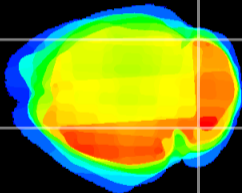

Coronal

Sagittal-R

Sagittal-L

ViBrism: CX03331
Horizontal

Cb lobe