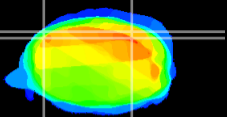

Coronal

Sagittal-R

Sagittal-L

ViBrism: CX03331
Horizontal

Cb lobe