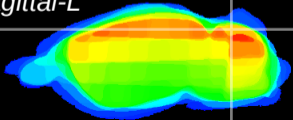

Coronal

Sagittal-R

Sagittal-L

ViBrism: CX03331
Horizontal

Cb lobe