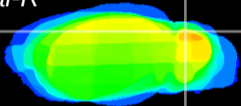

Coronal

Sagittal-R

Sagittal-L

ViBrism: CX03331
Horizontal

Cb lobe