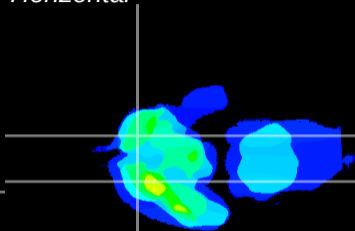

Coronal

Sagittal-R

Sagittal-L

ViBrism: CX03335
Horizontal

Tu