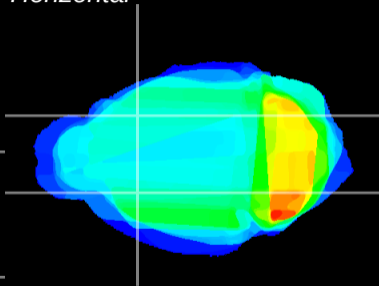

Coronal

Sagittal-R

Sagittal-L

ViBrism: CX03337
Horizontal

CPU lateral