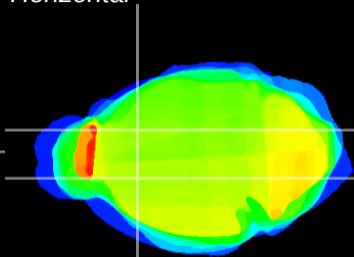

Coronal

Sagittal-R

Sagittal-L

ViBrism: CX03342
Horizontal

CPu medial