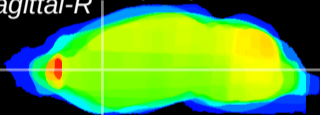

Coronal

Sagittal-R

Sagittal-L

ViBrism: CX03342
Horizontal

CPu medial