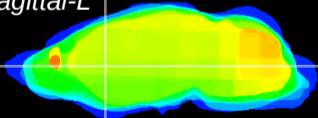

Coronal

Sagittal-R

Sagittal-L

ViBrism: CX03342
Horizontal

CPu medial