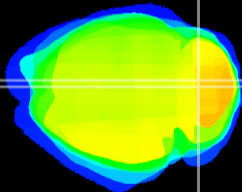

Coronal

Sagittal-R

Sagittal-L

ViBrism: CX03342  
Horizontal

Cb vermis