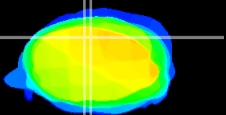

Coronal

Sagittal-R

Sagittal-L

ViBrism: CX03342  
Horizontal

Cb vermis