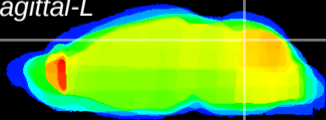

Coronal

Sagittal-R

Sagittal-L

ViBrism: CX03342  
Horizontal

Cb vermis