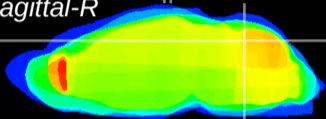

Coronal

Sagittal-R

Sagittal-L

ViBrism: CX03342  
Horizontal

Cb vermis