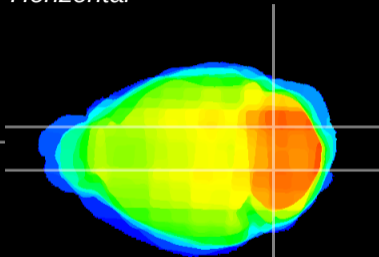

Coronal

Sagittal-R

Sagittal-L

ViBrism: CX03347  
Horizontal

Cb nucleus