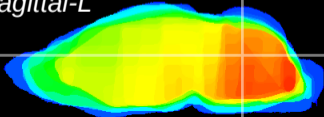

Coronal

Sagittal-R

Sagittal-L

ViBrism: CX03347  
Horizontal

Cb nucleus