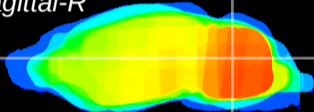

Coronal

Sagittal-R

Sagittal-L

ViBrism: CX03347  
Horizontal

Cb nucleus