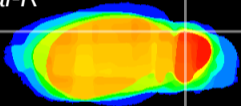

Coronal

Sagittal-R

Sagittal-L

ViBrism: CX03354
Horizontal

Cb lobe