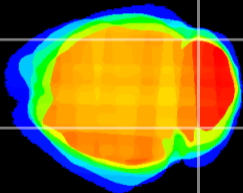

Coronal

Sagittal-R

Sagittal-L

ViBrism: CX03354
Horizontal

Cb lobe