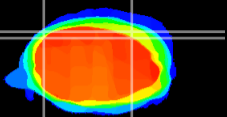

Coronal

Sagittal-R

Sagittal-L

ViBrism: CX03354
Horizontal

Cb lobe