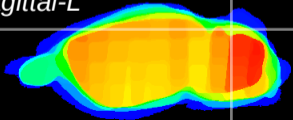

Coronal

Sagittal-R

Sagittal-L

ViBrism: CX03354
Horizontal

Cb lobe