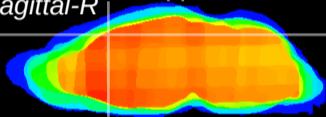

Coronal

Sagittal-R

Sagittal-L

ViBrism: CX03356
Horizontal

Cx motor