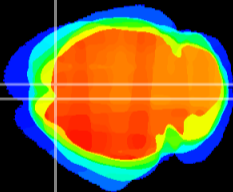

Coronal

Sagittal-R

Sagittal-L

ViBrism: CX03356
Horizontal

Cx motor