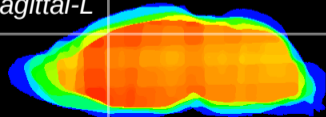

Coronal

Sagittal-R

Sagittal-L

ViBrism: CX03356
Horizontal

Cx motor