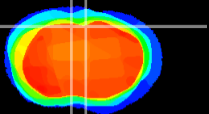

Coronal

Sagittal-R

Sagittal-L

ViBrism: CX03356
Horizontal

Cx motor