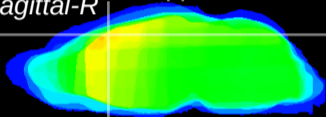

Coronal

Sagittal-R

Sagittal-L

ViBrism: CX03358
Horizontal

Cx motor