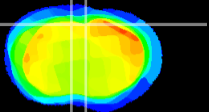

Coronal

Sagittal-R

Sagittal-L

ViBrism: CX03358
Horizontal

Cx motor