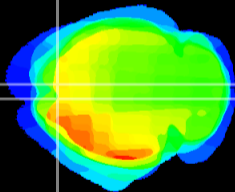

Coronal

Sagittal-R

Sagittal-L

ViBrism: CX03358
Horizontal

Cx motor