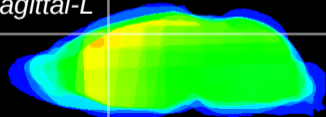

Coronal

Sagittal-R

Sagittal-L

ViBrism: CX03358
Horizontal

Cx motor