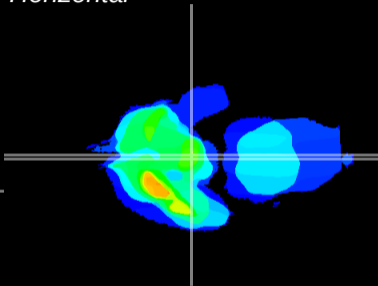

Coronal

Sagittal-R

Sagittal-L

ViBrism: CX03362
Horizontal

ME