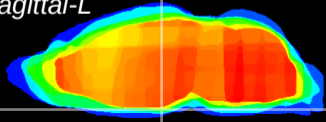

Coronal

Sagittal-R

Sagittal-L

ViBrism: CX03362
Horizontal

ME