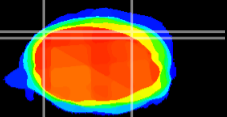

Coronal

Sagittal-R

Sagittal-L

ViBrism: CX03363
Horizontal

Cb lobe