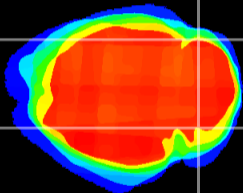

Coronal

Sagittal-R

Sagittal-L

ViBrism: CX03363
Horizontal

Cb lobe