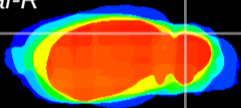

Coronal

Sagittal-R

Sagittal-L

ViBrism: CX03363
Horizontal

Cb lobe