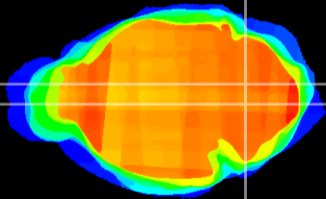

Coronal

Sagittal-R

Sagittal-L

ViBrism: CX03364
Horizontal

MVe