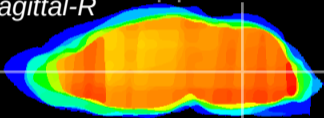

Coronal

Sagittal-R

Sagittal-L

ViBrism: CX03364
Horizontal

MVe