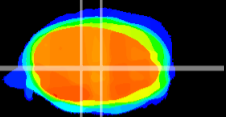

Coronal

Sagittal-R

Sagittal-L

ViBrism: CX03364
Horizontal

MVe