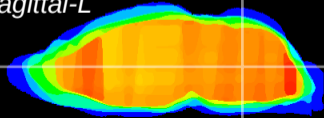

Coronal

Sagittal-R

Sagittal-L

ViBrism: CX03364
Horizontal

MVe