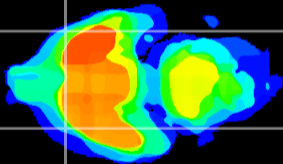

Coronal

Sagittal-R

Sagittal-L

ViBrism: CX03364
Horizontal

Pir