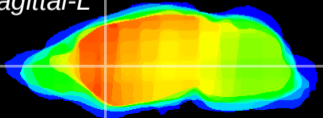

Coronal

Sagittal-R

Sagittal-L

ViBrism: CX03365
Horizontal

CPU medial