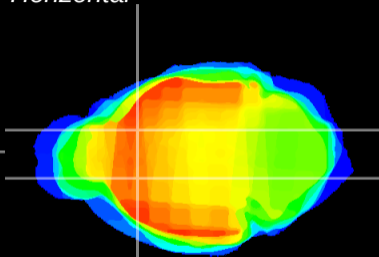

Coronal

Sagittal-R

Sagittal-L

ViBrism: CX03365
Horizontal

CPU medial