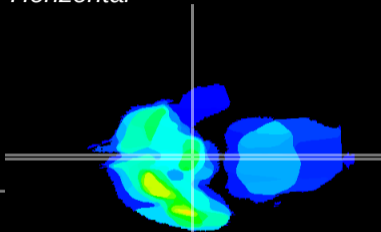

Coronal

Sagittal-R

Sagittal-L

ViBrism: CX03368
Horizontal

ME