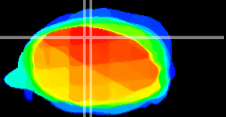

Coronal

Sagittal-R

Sagittal-L

ViBrism: CX03376
Horizontal

Cb vermis