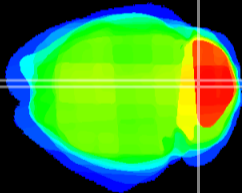

Coronal

Sagittal-R

Sagittal-L

ViBrism: CX03376
Horizontal

Cb vermis