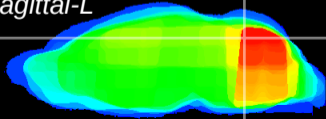

Coronal

Sagittal-R

Sagittal-L

ViBrism: CX03376
Horizontal

Cb vermis