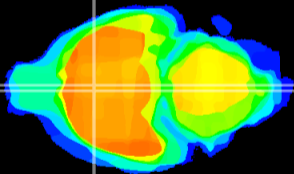

Coronal

Sagittal-R

Sagittal-L

ViBrism: CX03377
Horizontal

MPA