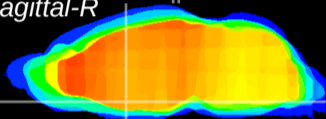

Coronal

Sagittal-R

Sagittal-L

ViBrism: CX03377
Horizontal

MPA