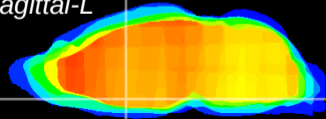

Coronal

Sagittal-R

Sagittal-L

ViBrism: CX03377
Horizontal

MPA