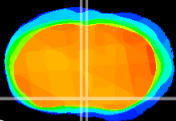

Coronal

Sagittal-R

Sagittal-L

ViBrism: CX03377
Horizontal

MPA