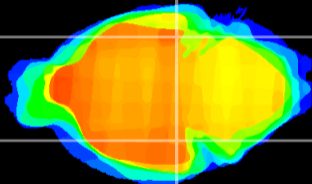

Coronal

Sagittal-R

Sagittal-L

ViBrism: CX03377
Horizontal

ventral S