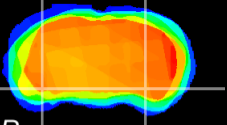

Coronal

Sagittal-R

Sagittal-L

ViBrism: CX03377
Horizontal

ventral S