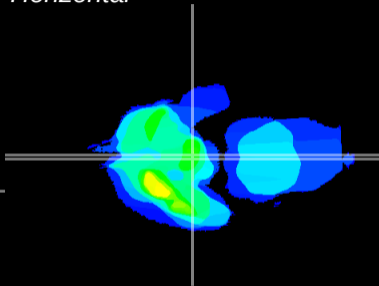

Coronal

Sagittal-R

Sagittal-L

ViBrism: CX03383
Horizontal

ME