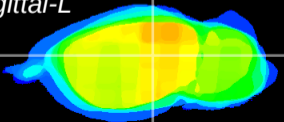

Coronal

Sagittal-R

Sagittal-L

ViBrism: CX03384
Horizontal

LG