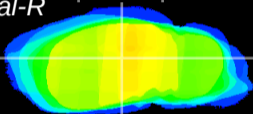

Coronal

Sagittal-R

Sagittal-L

ViBrism: CX03384
Horizontal

LG