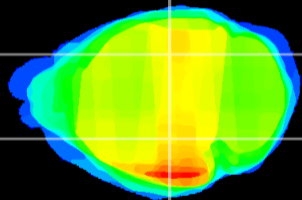

Coronal

Sagittal-R

Sagittal-L

ViBrism: CX03384
Horizontal

LG