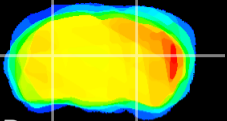

Coronal

Sagittal-R

Sagittal-L

ViBrism: CX03384
Horizontal

LG