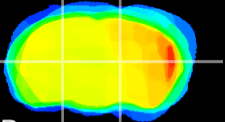

Coronal

Sagittal-R

Sagittal-L

ViBrism: CX03384
Horizontal

VPM/VPL