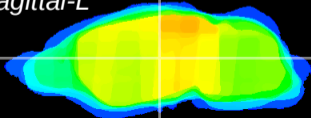

Coronal

Sagittal-R

Sagittal-L

ViBrism: CX03384
Horizontal

VPM/VPL