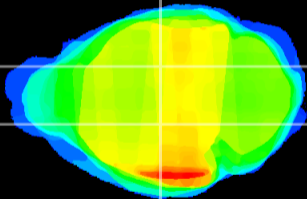

Coronal

Sagittal-R

Sagittal-L

ViBrism: CX03384
Horizontal

VPM/VPL