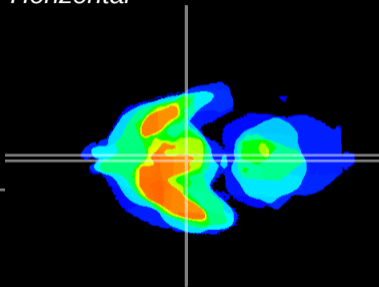

Coronal

Sagittal-R

Sagittal-L

ViBrism: CX03385
Horizontal

Arc