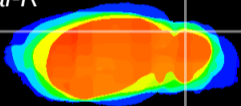

Coronal

Sagittal-R

Sagittal-L

ViBrism: CX03385
Horizontal

Cb lobe