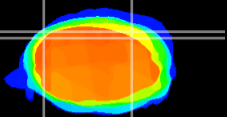

Coronal

Sagittal-R

Sagittal-L

ViBrism: CX03385
Horizontal

Cb lobe