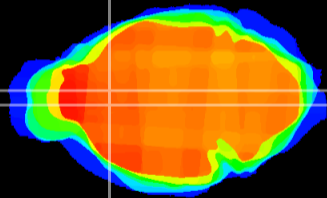

Coronal

Sagittal-R

Sagittal-L

ViBrism: CX03385
Horizontal

LS