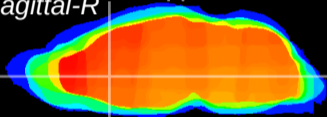

Coronal

Sagittal-R

Sagittal-L

ViBrism: CX03385
Horizontal

LS