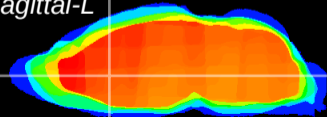

Coronal

Sagittal-R

Sagittal-L

ViBrism: CX03385
Horizontal

LS