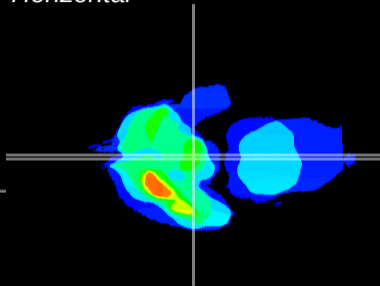

Coronal

Sagittal-R

Sagittal-L

ViBrism: CX03385
Horizontal

ME