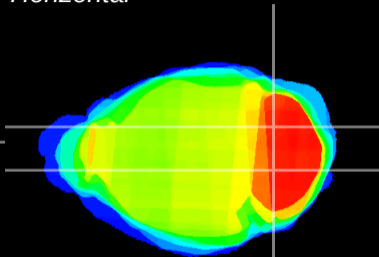

Coronal

Sagittal-R

Sagittal-L

ViBrism: CX03386
Horizontal

Cb nucleus