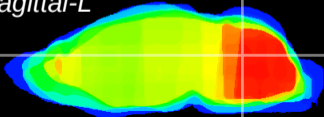

Coronal

Sagittal-R

Sagittal-L

ViBrism: CX03386
Horizontal

Cb nucleus