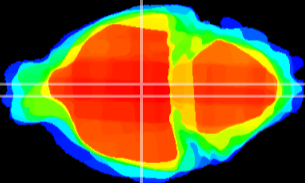

Coronal

Sagittal-R

Sagittal-L

ViBrism: CX03388
Horizontal

DM