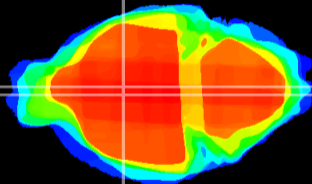

Coronal

Sagittal-R

Sagittal-L

ViBrism: CX03388
Horizontal

Pa