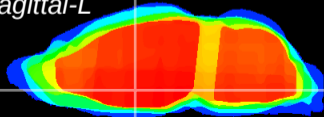

Coronal

Sagittal-R

Sagittal-L

ViBrism: CX03388
Horizontal

Pa