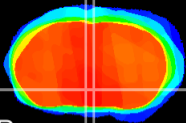

Coronal

Sagittal-R

Sagittal-L

ViBrism: CX03388
Horizontal

Pa