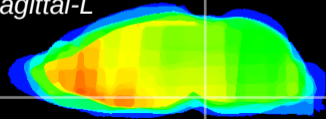

Coronal

Sagittal-R

Sagittal-L

ViBrism: CX03391
Horizontal

Pn