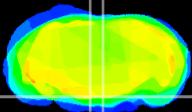

Coronal

Sagittal-R

Sagittal-L

ViBrism: CX03391
Horizontal

Pn