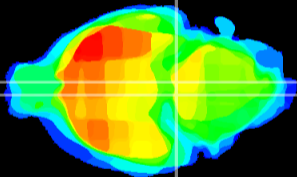

Coronal

Sagittal-R

Sagittal-L

ViBrism: CX03391
Horizontal

Pn