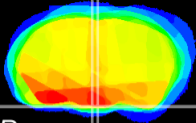

Coronal

Sagittal-R

Sagittal-L

ViBrism: CX03394
Horizontal

Arc