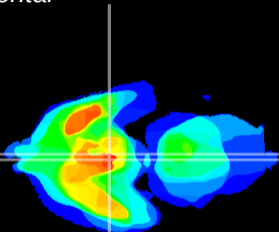

Coronal

Sagittal-R

Sagittal-L

ViBrism: CX03394
Horizontal

Arc