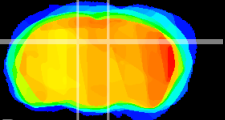

Coronal

Sagittal-R

Sagittal-L

ViBrism: CX03395
Horizontal

DG