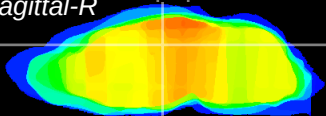

Coronal

Sagittal-R

Sagittal-L

ViBrism: CX03395
Horizontal

DG