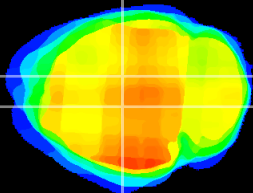

Coronal

Sagittal-R

Sagittal-L

ViBrism: CX03395
Horizontal

DG