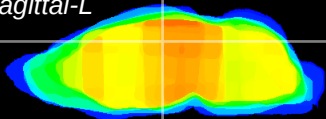

Coronal

Sagittal-R

Sagittal-L

ViBrism: CX03395
Horizontal

DG