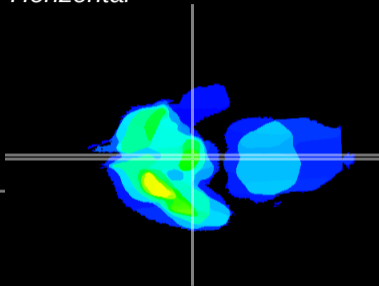

Coronal

Sagittal-R

Sagittal-L

ViBrism: CX03395
Horizontal

ME